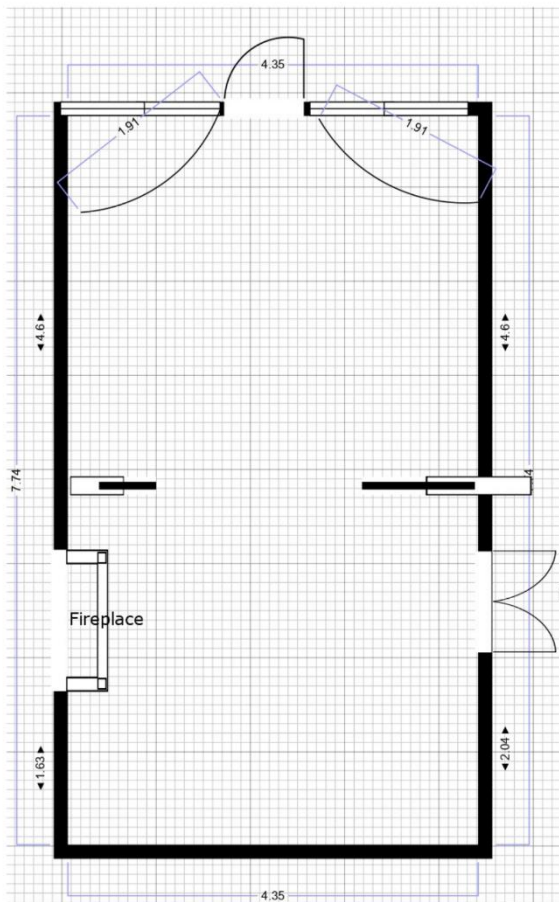

CANVAS 26

CANVAS 26

Address: Wolstraat 26, 2000 Antwerp

€1,600

/ month

850 EUR/ 2 weeks

ca. 33 m² (floor plan is attached)

+ ca. 5 m² kitchen, toilet and storage

Deposit: 250 EUR

Insurance: *based on further calculation

*The plans are used to indicate the **approximate** dimensions.
Please contact us for more details!

CANVAS 26