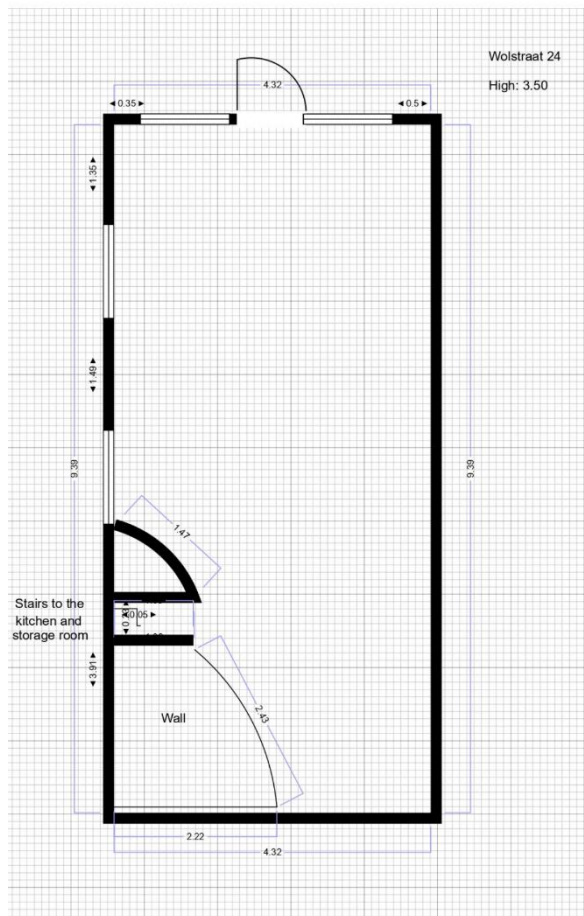

CANVAS 24

WOLSTRAAT 24

Address: Wolstraat 24, 2000 Antwerp

€1,500

/ month

800 EUR/ 2 weeks

ca. 40 m² (floor plan is attached)

+ ca. 15 m² storage room in the historical basement

+ ca. 5 m² kitchen & toilet space

Design exhibition spaces in the historical city centre

Lighting: directional spots

Furnished & equipped kitchen (coffee-machine, refrigerator, glasses (with limited number))

Deposit: 250 EUR

Insurance: *based on further calculation

*The plans are used to indicate the **approximate** dimensions.
Please contact us for more details!

WOLSTRAAT 24

WOLSTRAAT 24