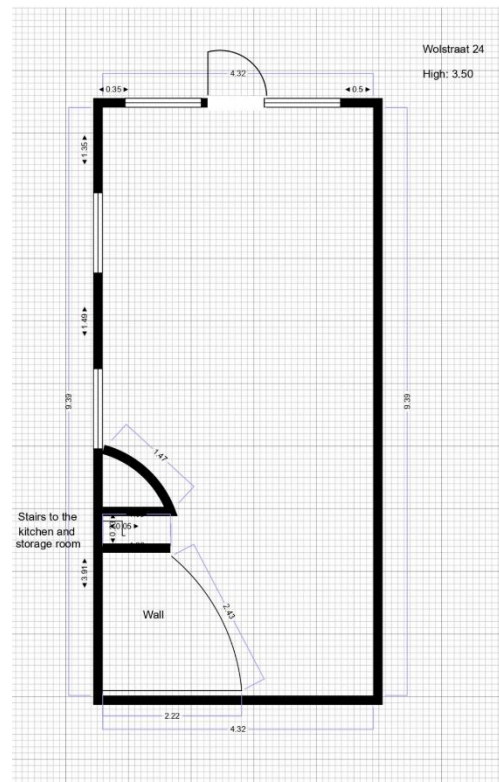

Deposit: 250 EUR

Insurance: *based on further calculation

*The plans are used to indicate the **approximate** dimensions.
Please contact us for more details!

WOLSTRAAT 24

WOLSTRAAT 24