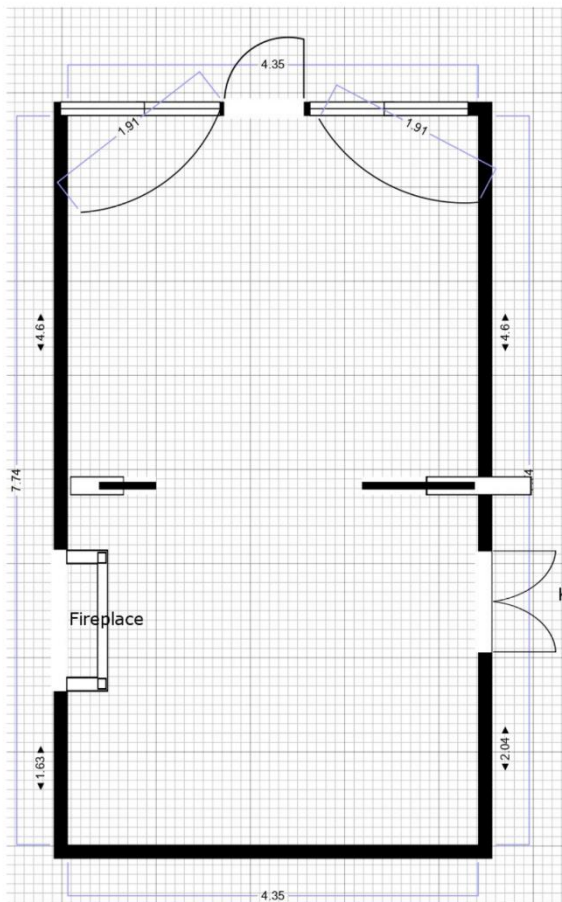

CANVAS 26

**WOLSTRAAT 26**

Address: Wolstraat 26, 2000 Antwerp

**€1,600**

/ month

**850 EUR/ 2 weeks**

ca. 33 m<sup>2</sup> (floor plan is attached)

+ ca. 5 m<sup>2</sup> kitchen, toilet and storage

**Deposit:** 250 EUR

**Insurance:** \*based on further calculation

\*The plans are used to indicate the **approximate** dimensions.  
**Please contact us for more details!**

WOLSTRAAT 26