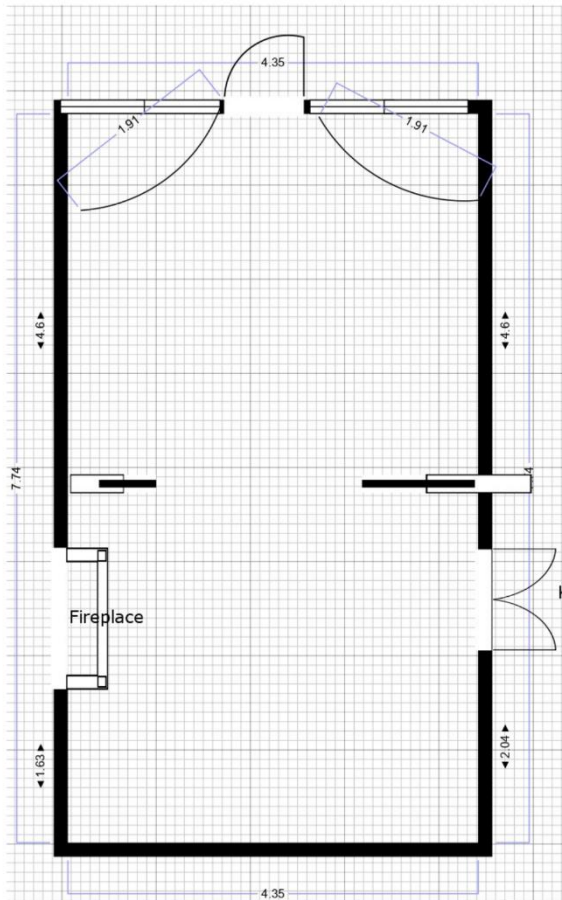

CANVAS 26

**WOLSTRAAT 26**

Address: Wolstraat 26, 2000 Antwerp

**€1,600**

/ month

**850 EUR/ 2 weeks**

ca. 33 m<sup>2</sup> (floor plan is attached)

+ ca. 5 m<sup>2</sup> kitchen, toilet and storage