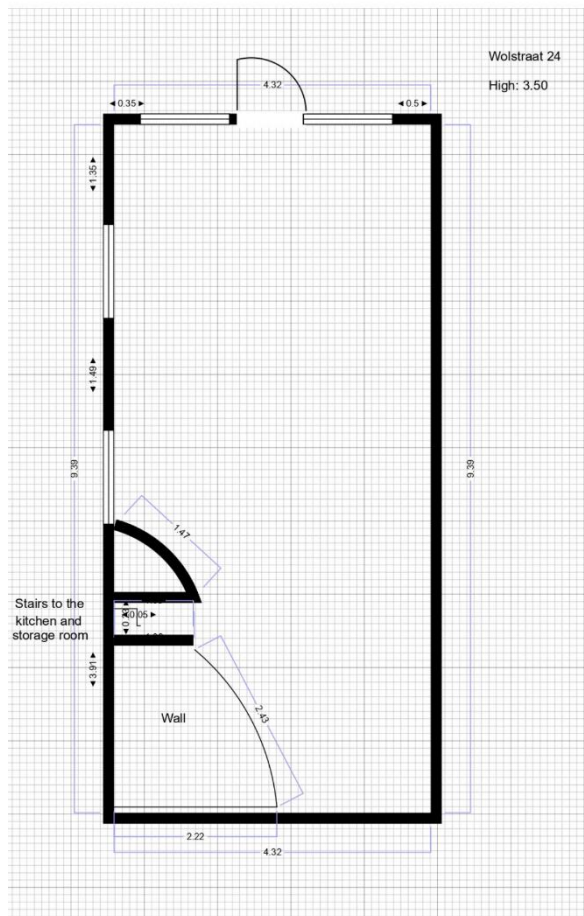

## CANVAS 24

## WOLSTRAAT 24

Address: Wolstraat 24, 2000 Antwerp

€1,800

/ month

**1000 EUR/ 2 weeks**

ca. 40 m<sup>2</sup> (floor plan is attached)

+ ca. 15 m<sup>2</sup> storage room in the historical basement

+ ca. 5 m<sup>2</sup> kitchen & toilet space

management

**Deposit:** 250 EUR

**Insurance:** \*based on further calculation by request

\*The plans are used to indicate the **approximate** dimensions.

Please contact us for more details!

WOLSTRAAT 24

WOLSTRAAT 24