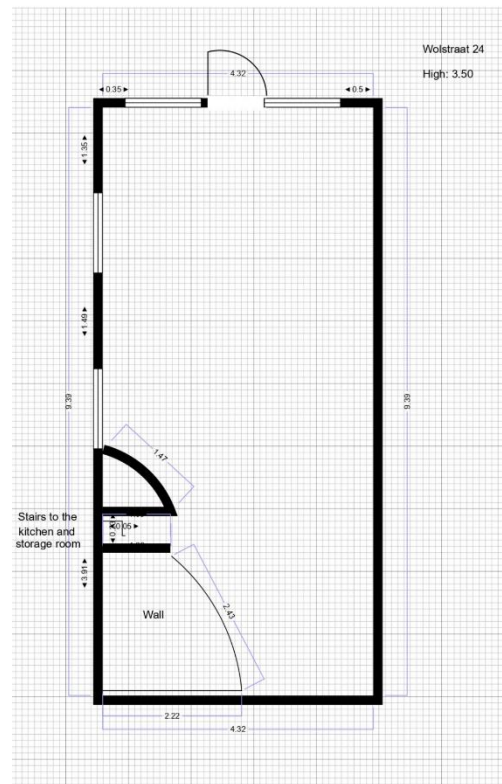

management

**Deposit:** 250 EUR

**Insurance:** \*based on further calculation by request

\*The plans are used to indicate the **approximate** dimensions.

Please contact us for more details!

WOLSTRAAT 24

WOLSTRAAT 24